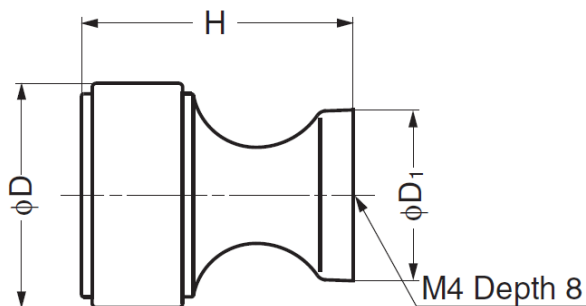

GKHE107 Brass Knob

Material

- Brass, clear mirror finish

Parts Included

- Truss head screw M4×30

Part No.	D	H
GKHE107-18PB	18	18
GKHE107-25PB	25	25

GKHE111 Brass Knob

Material

- Brass, clear mirror finish

Parts Included

- Truss head screw M4×30

Part No.	D	D ₁	H
GKHE111-16PB	16	12	18.5
GKHE111-22PB	21	16	25.5